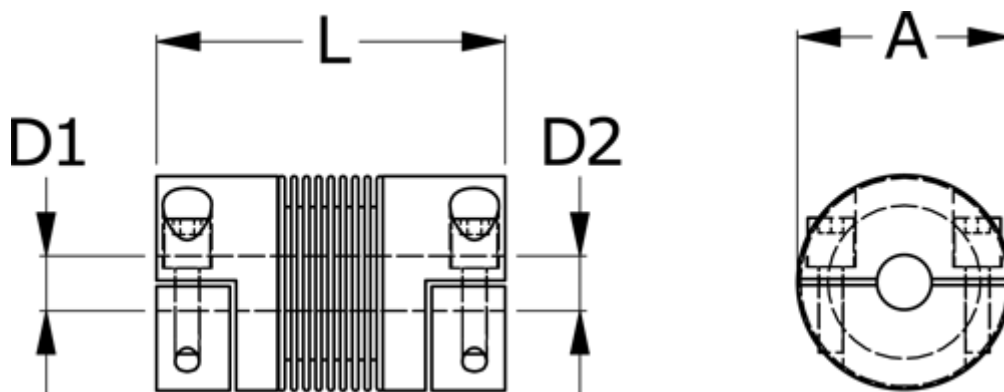

Data Sheet

Article number: 33304H02001053545

Description: Bellow coupling type 4H size200
Length 105 mm, bore 35/45 mm

Measures

A	= 90
D1	= 35
D2	= 45
L	= 105
Nom. torque NM (Tkn)	= 200